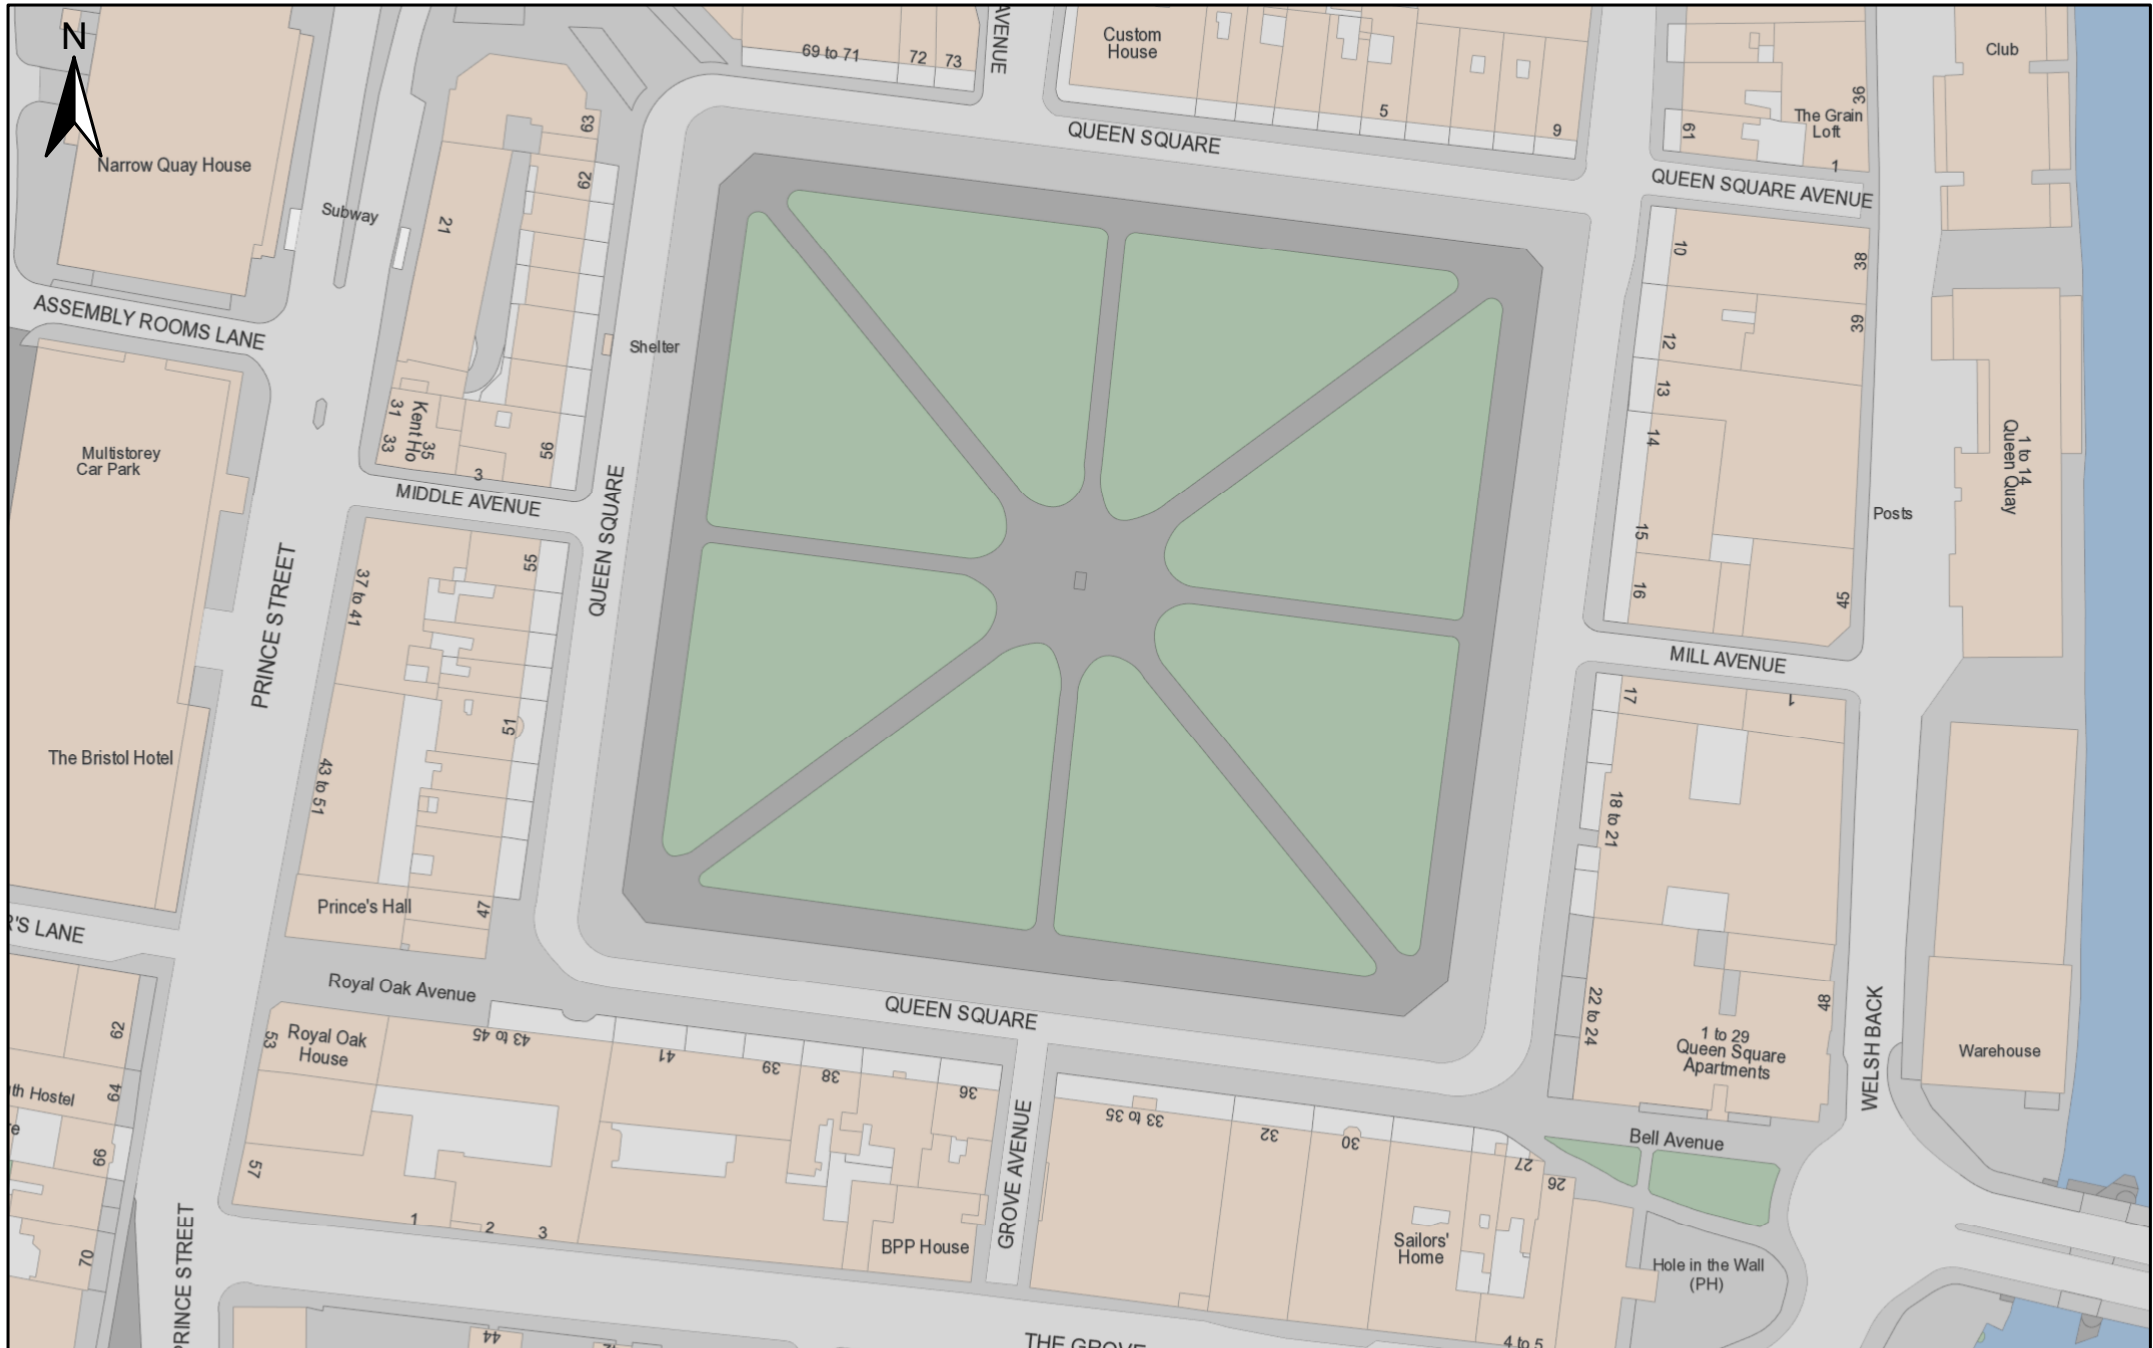

Bristol Harbour Festival 2017 - 2020 - Queen Square

Document created on Friday 19th May 2017 at 13:33

1:1,250

2012 aerial imagery © Blom Pictometry. 1946 aerial imagery © English Heritage. OS data © Crown Copyright 2015 100023406. Unauthorised reproduction infringes Crown Copyright and may lead to civil proceedings. Bristol City Council.